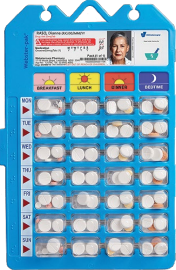

Webster-pak Sealing Mouse

Makes sealing a breeze

Compatible with:

Webster-pak Community